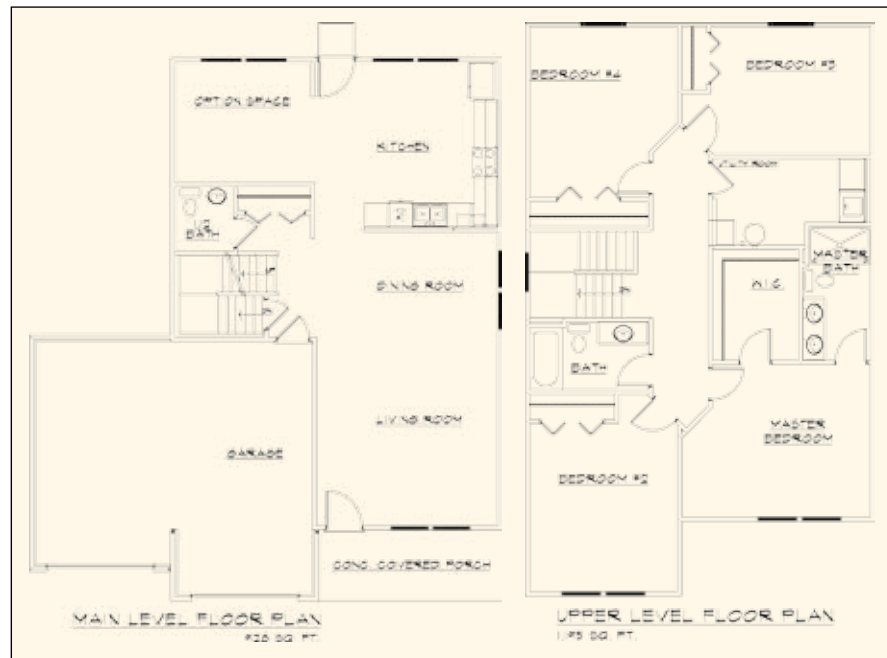

**Home Features**

- 4 Bedrooms
- 2.5 Baths
- 2,123 Sq. Ft.
- Full Basement
- Covered Front Porch
- Great West Side location

From the junction of CEDAR RUN RD.  
and GOODRICK RD.  
Drive north for 0.4 miles