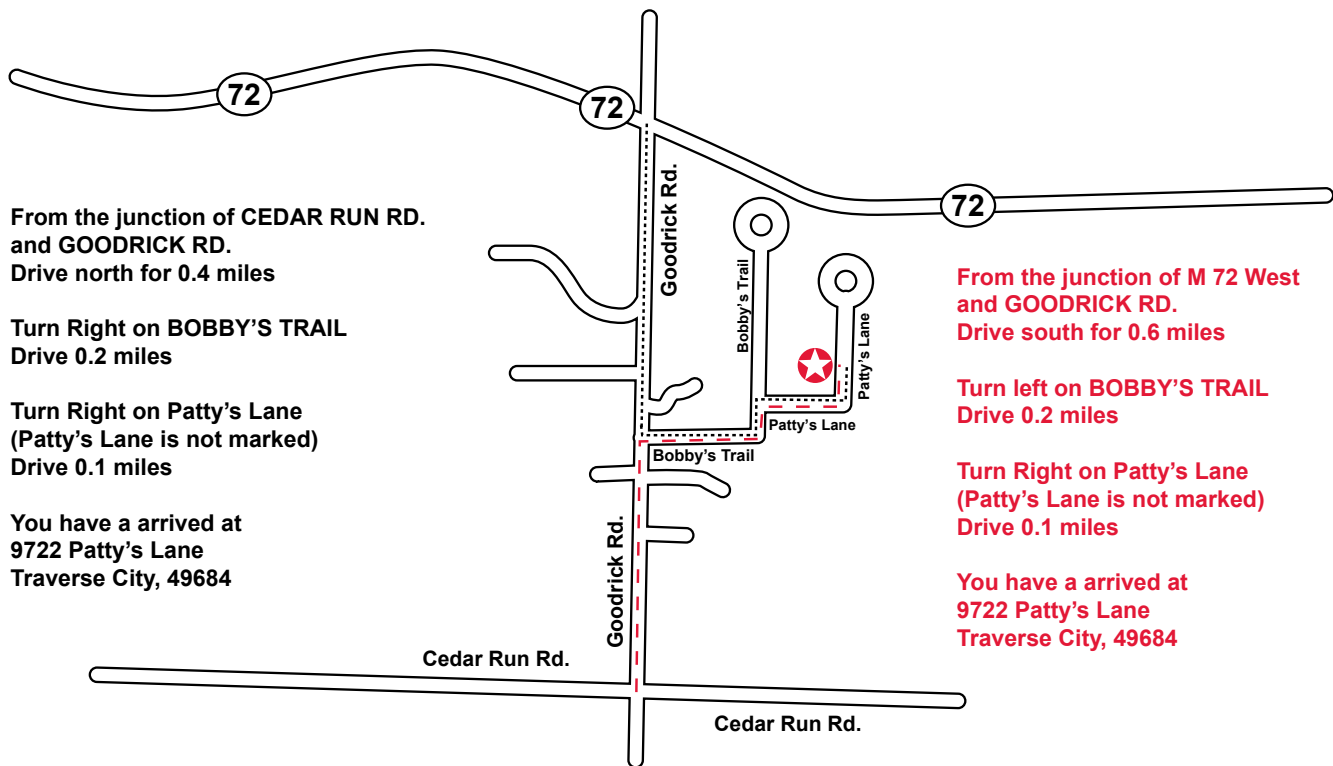

**Home Features**

- 4 Bedrooms
- 2.5 Baths
- 2,123 Sq. Ft.
- Full Basement
- Covered Front Porch
- Great West Side location

From the junction of CEDAR RUN RD.  
and GOODRICK RD.  
Drive north for 0.4 miles

Turn Right on BOBBY'S TRAIL  
Drive 0.2 miles

Turn Right on Patty's Lane  
(Patty's Lane is not marked)  
Drive 0.1 miles

You have arrived at  
9722 Patty's Lane  
Traverse City, 49684

From the junction of M 72 West  
and GOODRICK RD.  
Drive south for 0.6 miles

Turn left on BOBBY'S TRAIL  
Drive 0.2 miles

Turn Right on Patty's Lane  
(Patty's Lane is not marked)  
Drive 0.1 miles

You have arrived at  
9722 Patty's Lane  
Traverse City, 49684