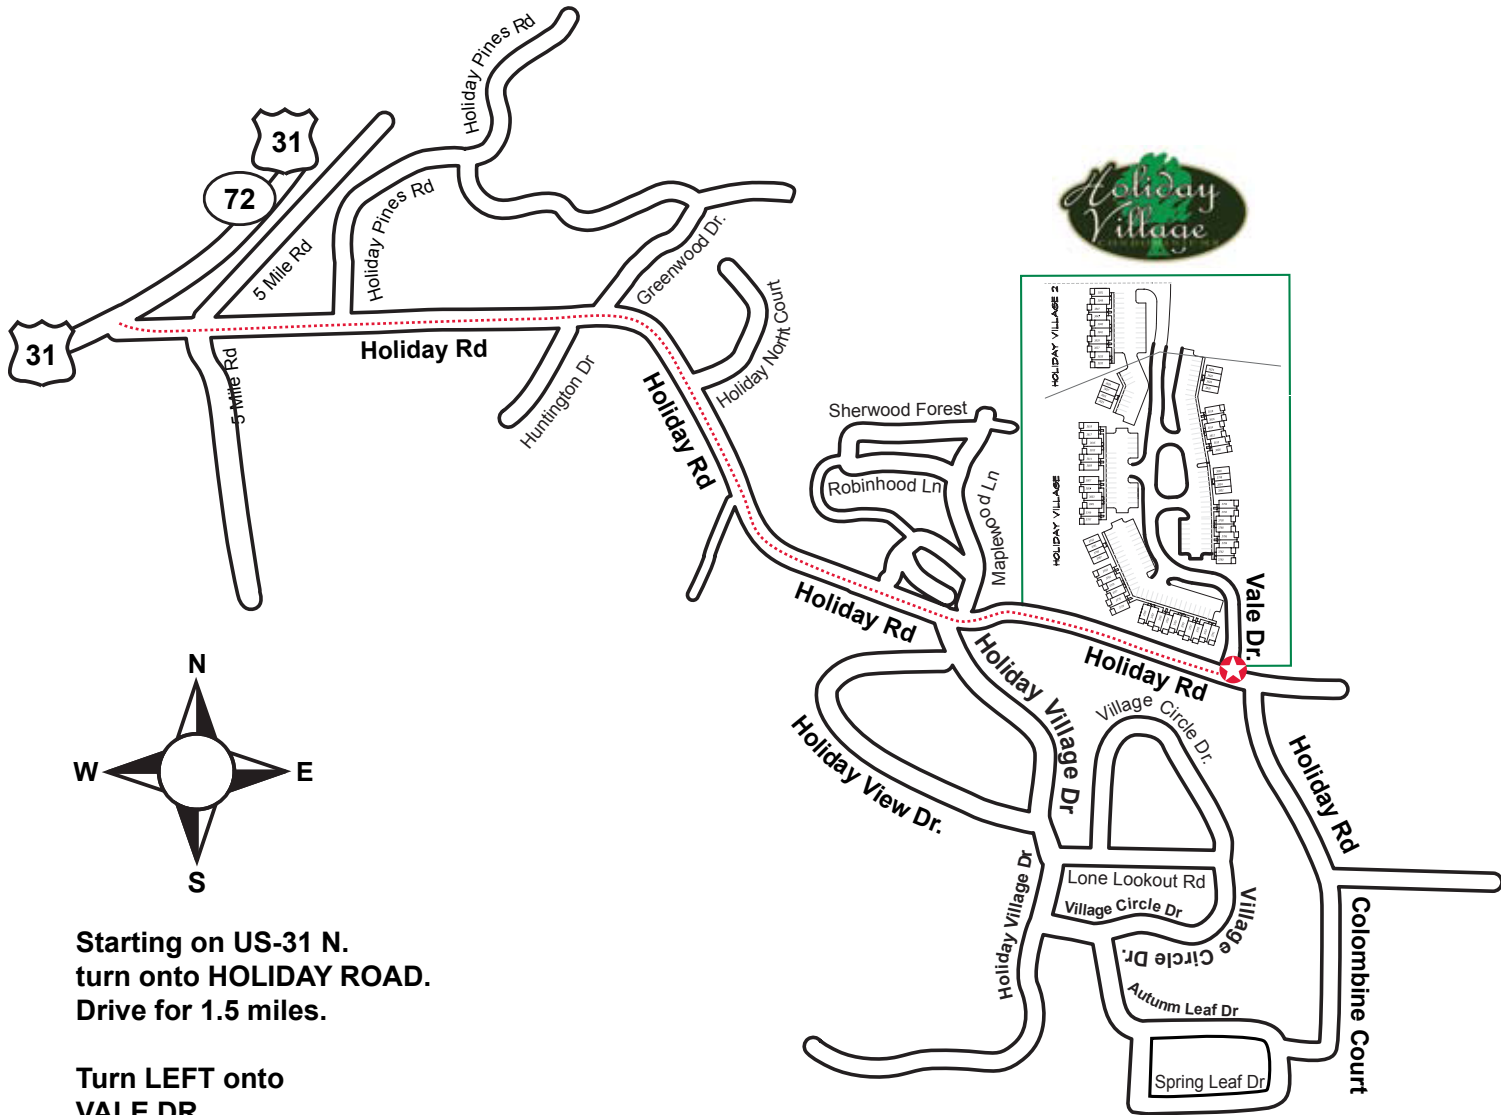

EastwoodCustomHomes.com

Holiday Village Condominiums • Vale Drive • Traverse City, MI 49686

Home Features:

- 2 Bedrooms
- 1.5 Baths
- 960 sq. ft.
- Kitchen Appliances
- Laundry Appliances
- Air Conditioning
- Patio
- Carport
- Storage Unit
- Underground Sprinkler System

We Make It Easy!

929-HOME

Holiday Village Condos • Traverse City, MI 49686

Starting on US-31 N.
turn onto HOLIDAY ROAD.
Drive for 1.5 miles.

Turn LEFT onto
VALE DR.

You have reached the
entrance of VALE DR
Traverse City, MI