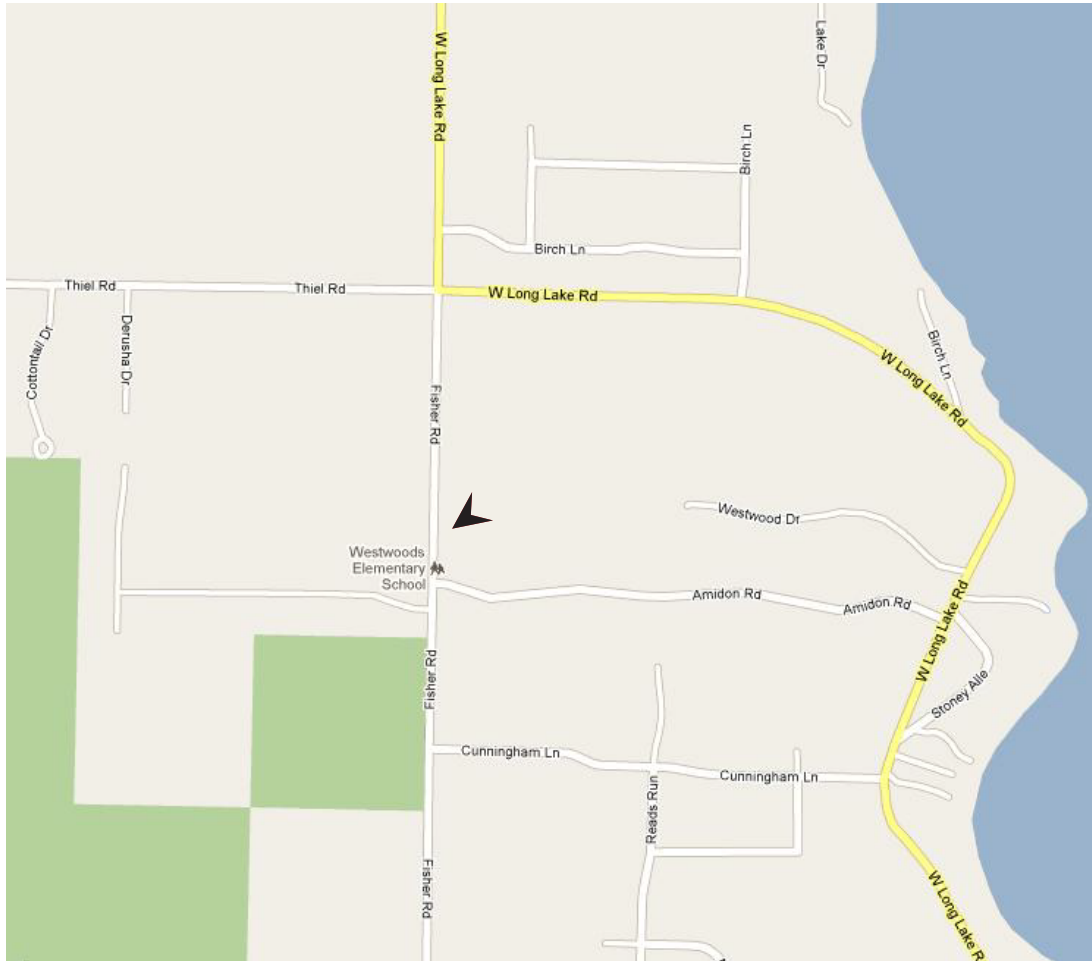

**Features**

- Existing Septic and Well
- 24X36X8 Pole Barn/Garage
- .73 Acre Lot
- Adjacent to Westwoods Elementary
- Beautiful Peaceful Area  
Just Minutes from Downtown
- Underground Utilities

Take North Long Lake Road west of Traverse City around northern tip of Long Lake. Where North Long Lake Road veers to the east (left) and becomes West Long Lake Road, continue straight. Road becomes Fisher Road. Location is on east (left) side of road just before Westwoods Elementary.